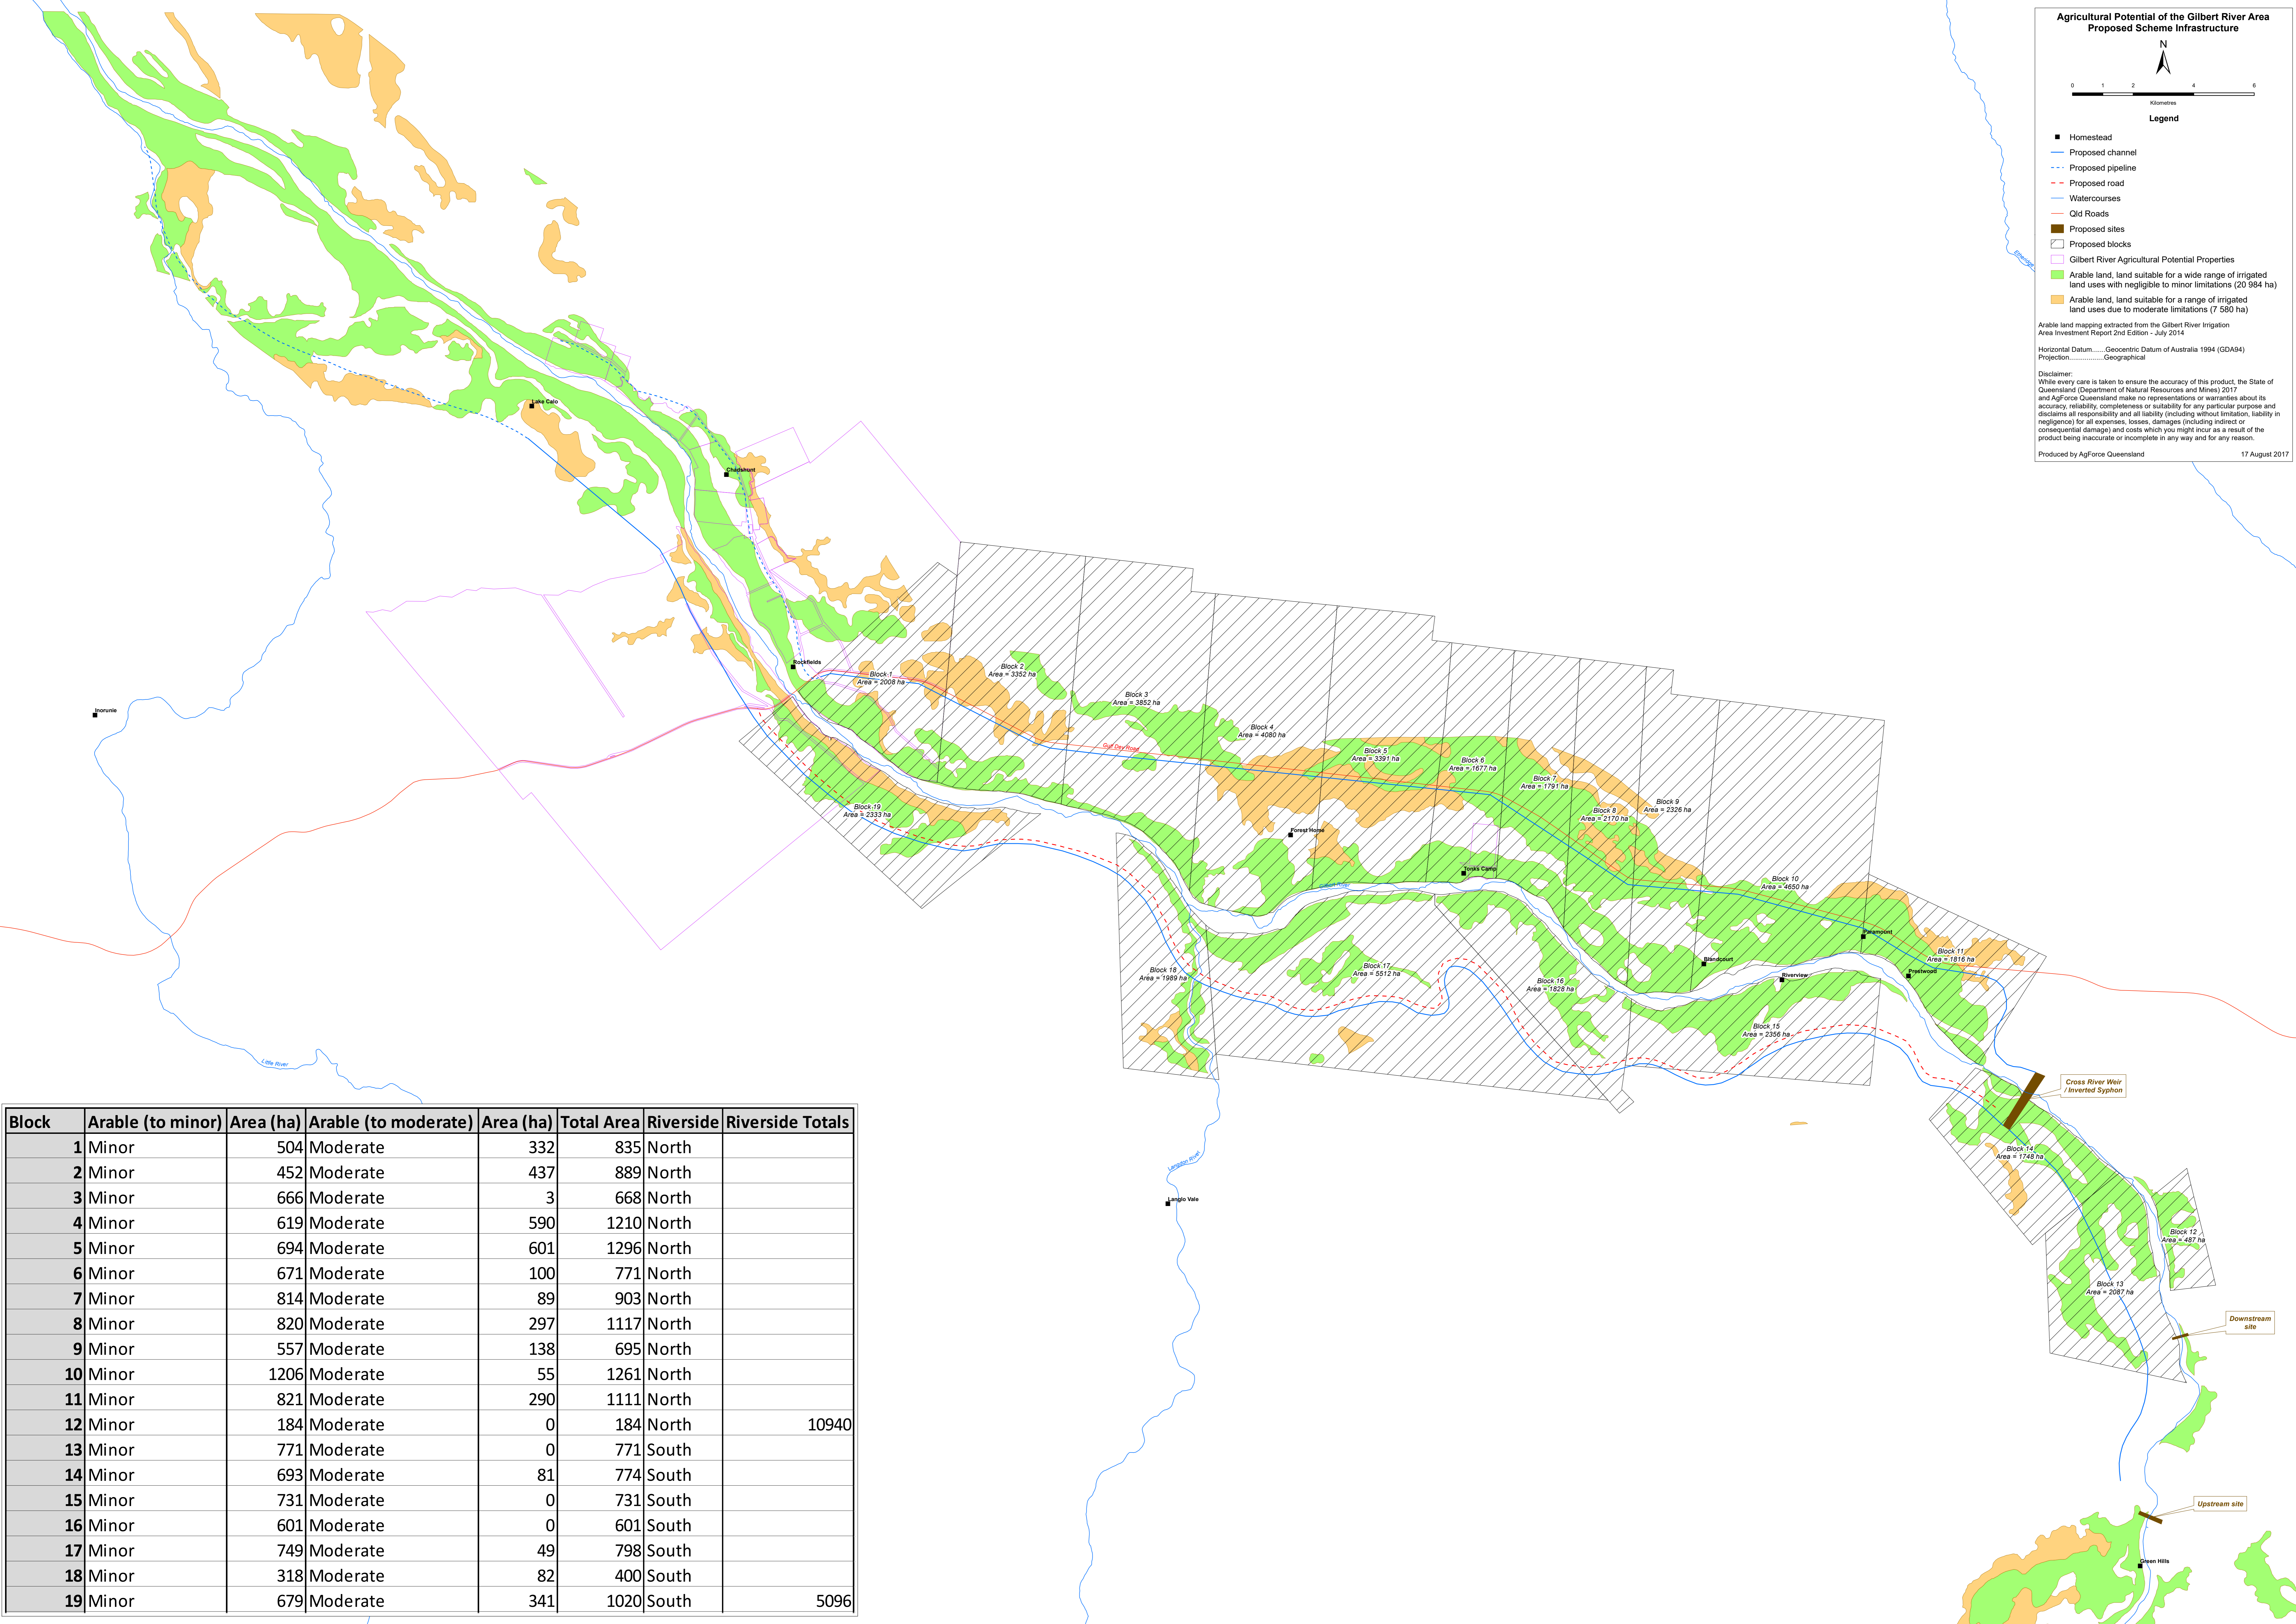

**Agricultural Potential of the Gilbert River Area
Proposed Scheme Infrastructure**

- Homestead
- Proposed channel
- - - Proposed pipeline
- - - Proposed road
- Watercourses
- Old Roads
- Proposed sites
- Proposed blocks
- Gilbert River Agricultural Potential Properties
- Arable land, land suitable for a wide range of irrigated land uses with negligible to minor limitations (20 984 ha)
- Arable land, land suitable for a range of irrigated land uses due to moderate limitations (7 580 ha)

Block	Arable (to minor)	Area (ha)	Arable (to moderate)	Area (ha)	Total Area	Riverside	Riverside Totals
1	Minor	504	Moderate	332	835	North	
2	Minor	452	Moderate	437	889	North	
3	Minor	666	Moderate	3	668	North	
4	Minor	619	Moderate	590	1210	North	
5	Minor	694	Moderate	601	1296	North	
6	Minor	671	Moderate	100	771	North	
7	Minor	814	Moderate	89	903	North	
8	Minor	820	Moderate	297	1117	North	
9	Minor	557	Moderate	138	695	North	
10	Minor	1206	Moderate	55	1261	North	
11	Minor	821	Moderate	290	1111	North	
12	Minor	184	Moderate	0	184	North	10940
13	Minor	771	Moderate	0	771	South	
14	Minor	693	Moderate	81	774	South	
15	Minor	731	Moderate	0	731	South	
16	Minor	601	Moderate	0	601	South	
17	Minor	749	Moderate	49	798	South	
18	Minor	318	Moderate	82	400	South	
19	Minor	679	Moderate	341	1020	South	5096