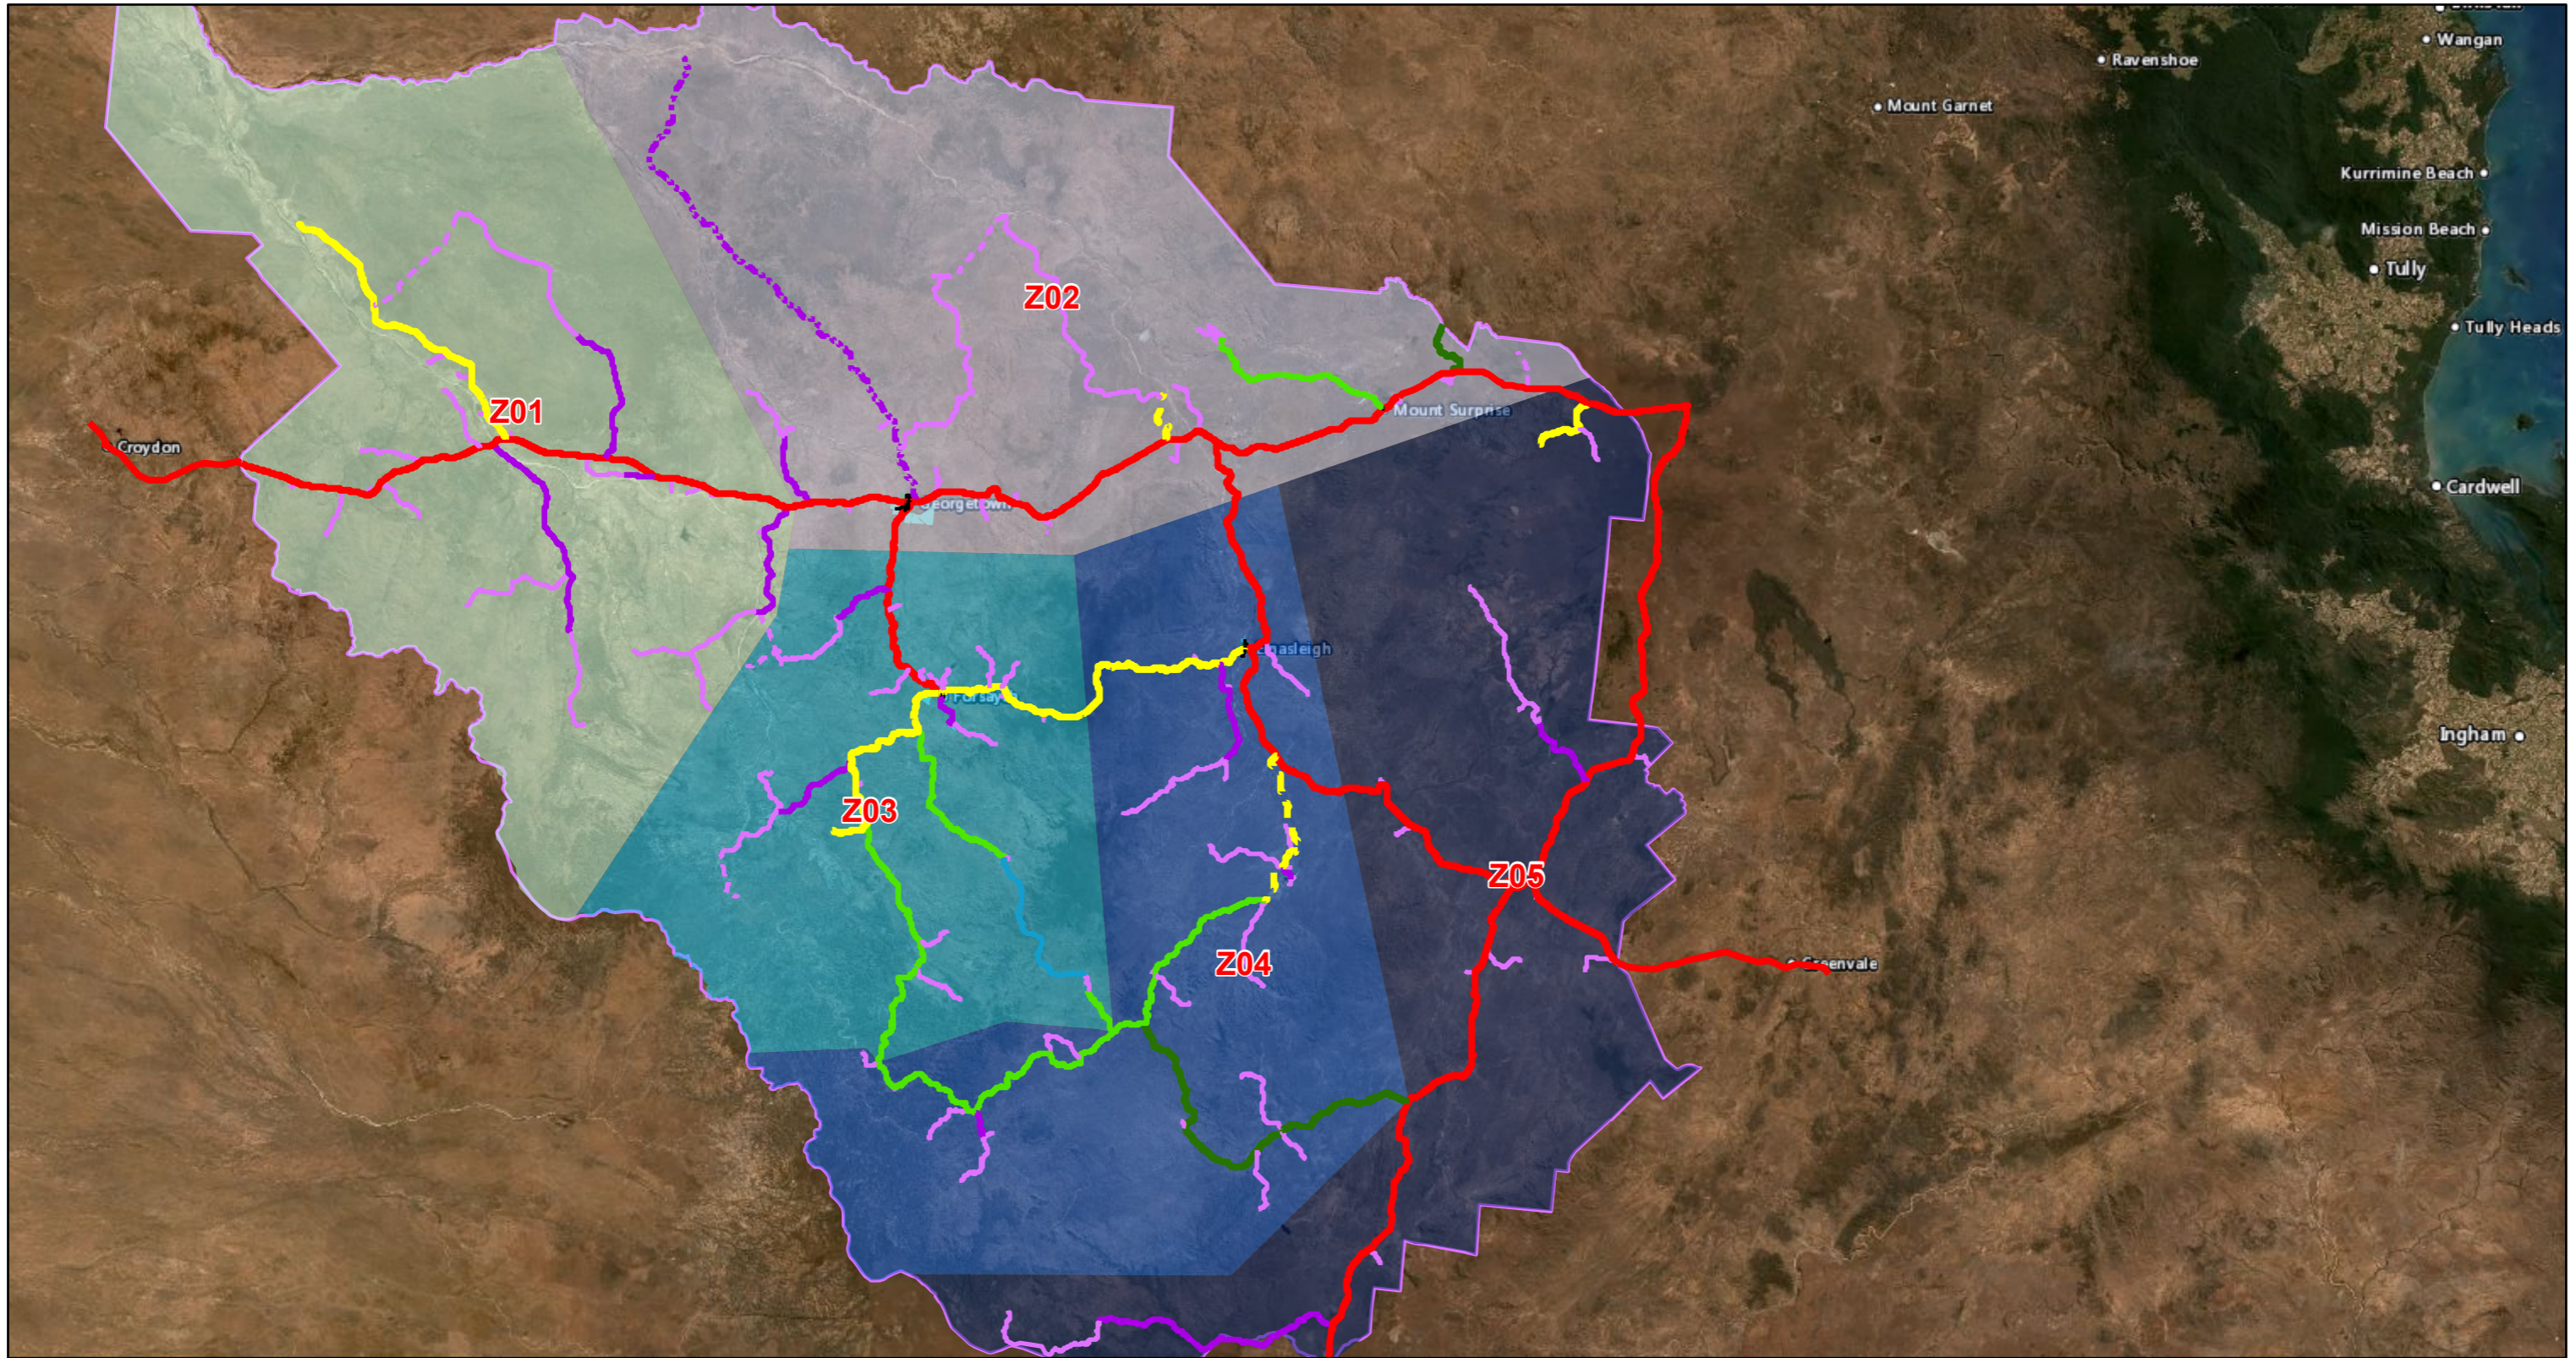

Etheridge Shire Council

16/08/2024, 8:06:53 pm

1:1,155,581

Department of Resources, DESI, Esri, TomTom, Garmin, Foursquare, FAO, METI/NASA, USGS, Includes material © State of Queensland (Department of Resources); © Planet Labs Netherlands B.V. reproduced under licence from Planet and Geoplex, all rights reserved, 2024., ©