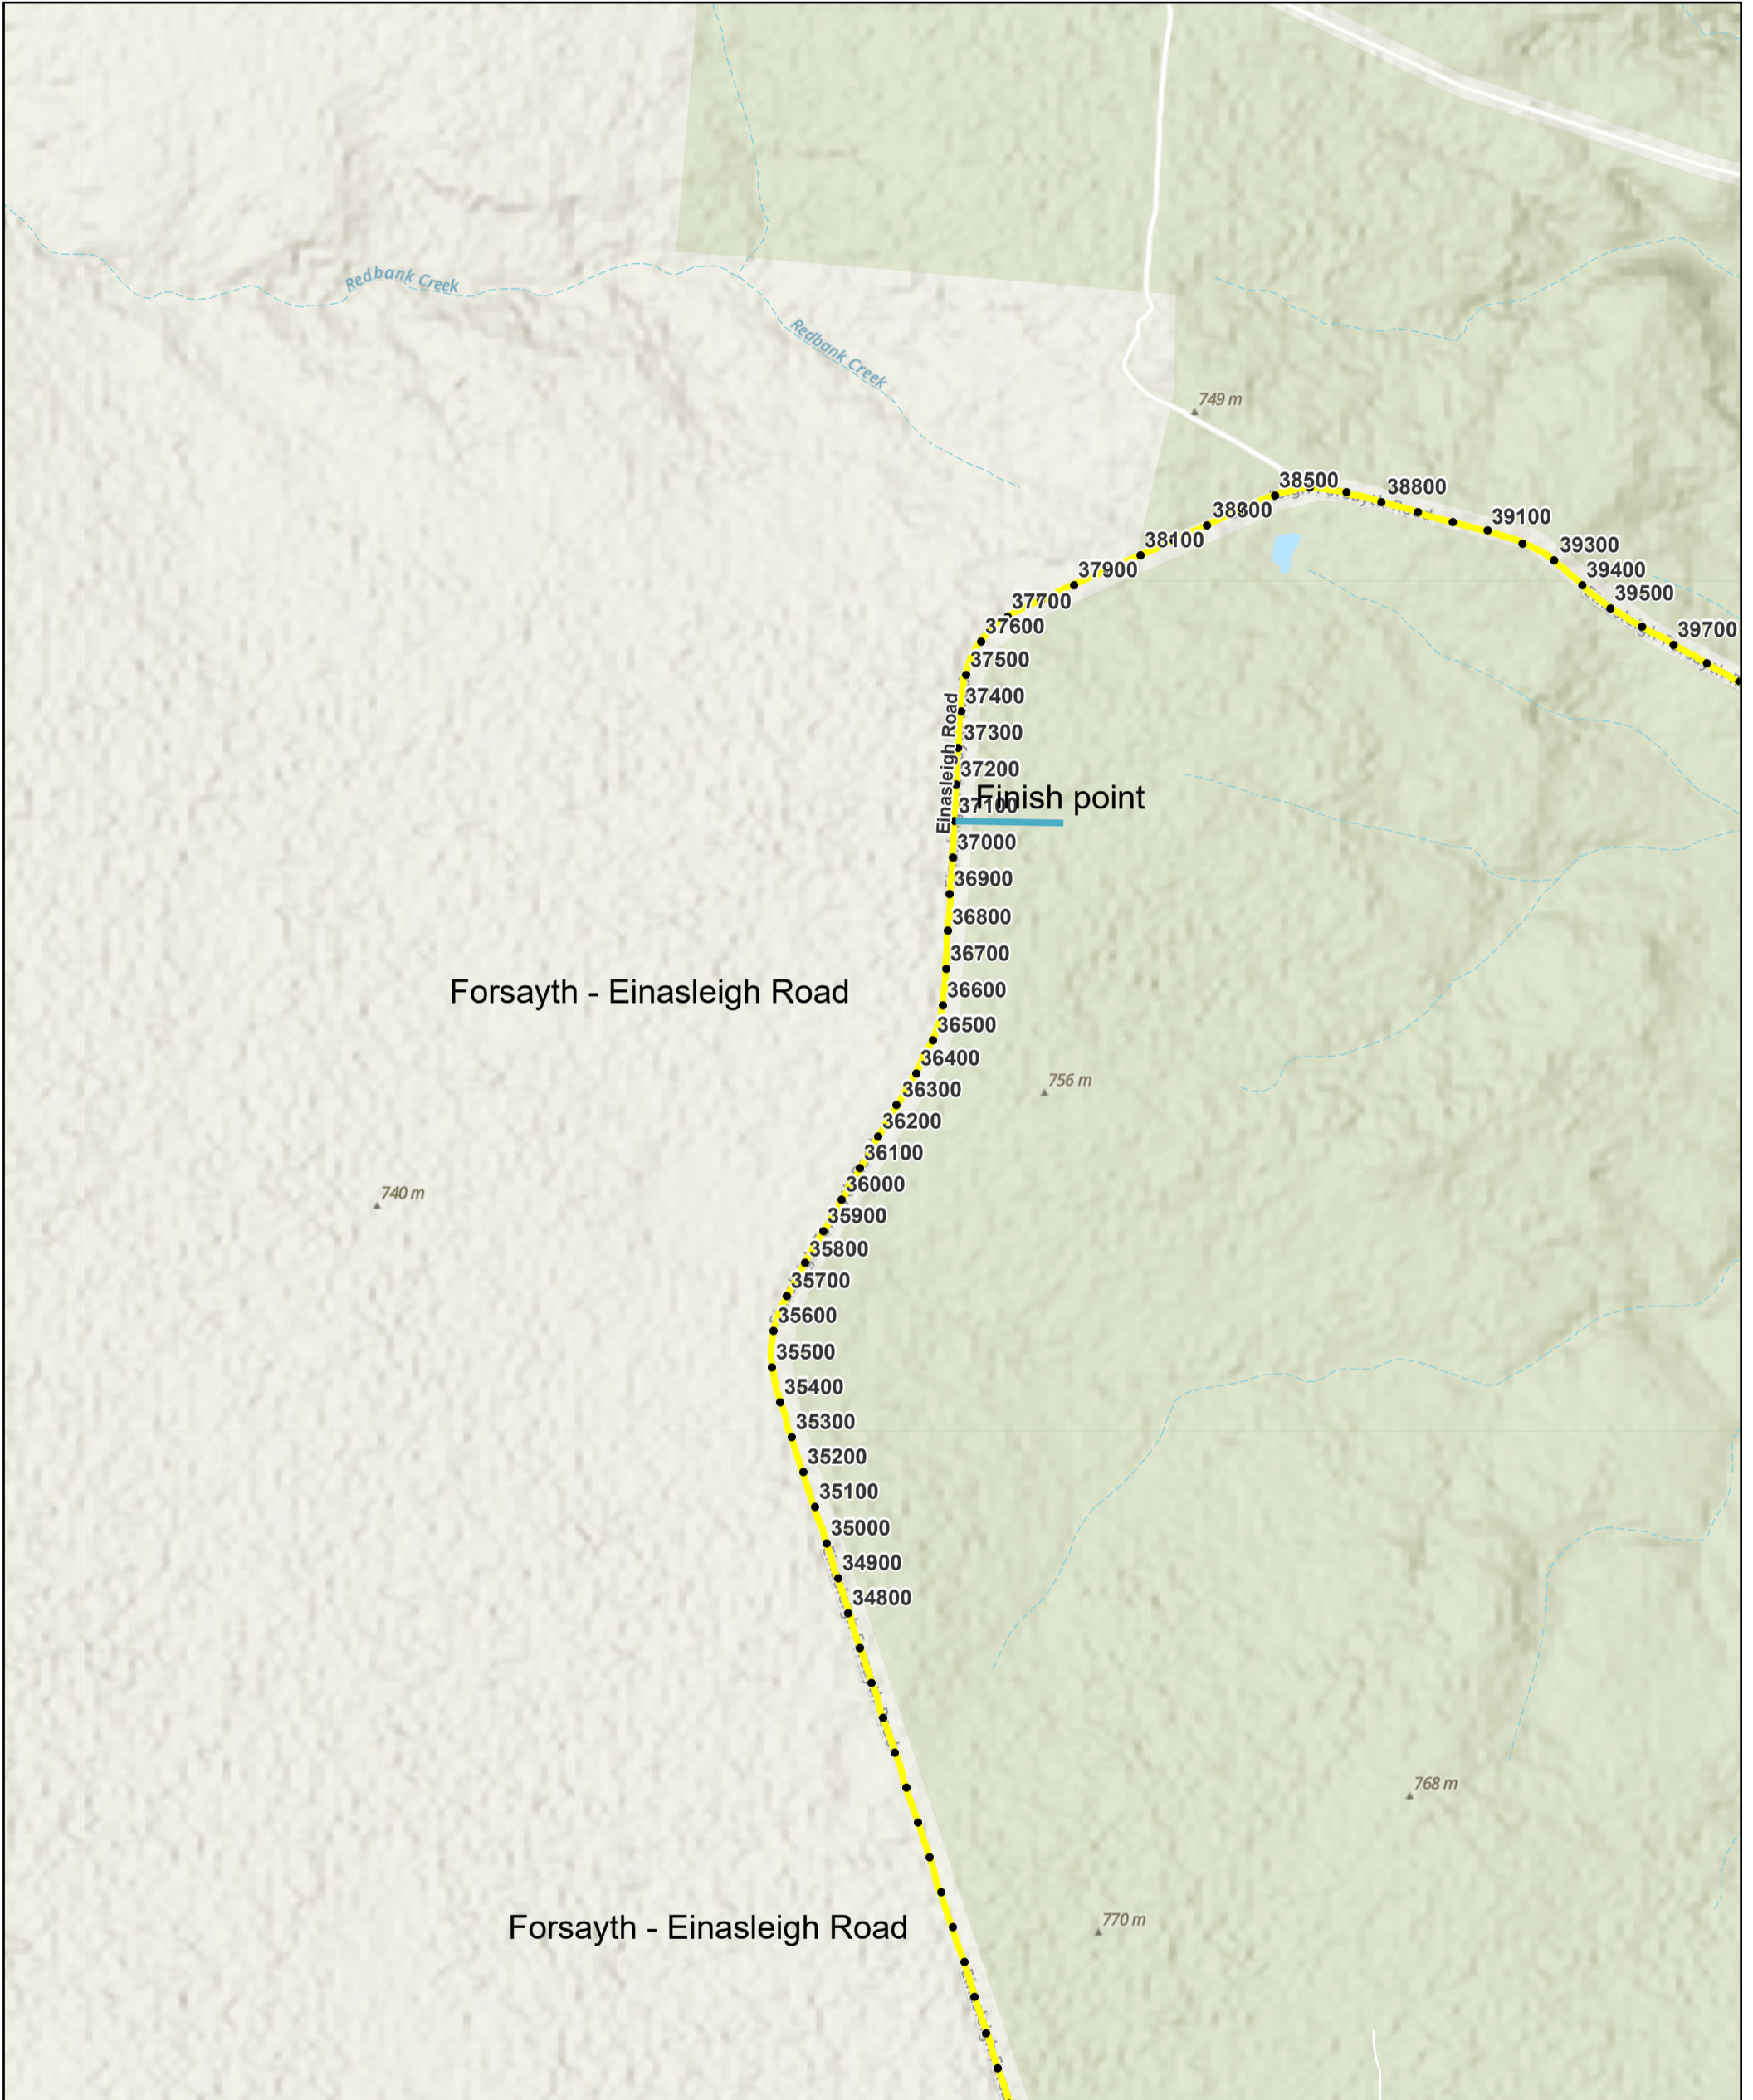

# Etheridge Shire Council

20/07/2024, 10:01:29 am

• Chainage 100m (2022)

Road Centreline

2

1:18,056

Esri Community Maps Contributors, Department of Resources, DESI, Esri, TomTom, Garmin, Foursquare, METI/NASA, USGS, © State of Queensland (Department of Resources) 2022, Esri, Geoscience Australia, NASA, NGA, USGS