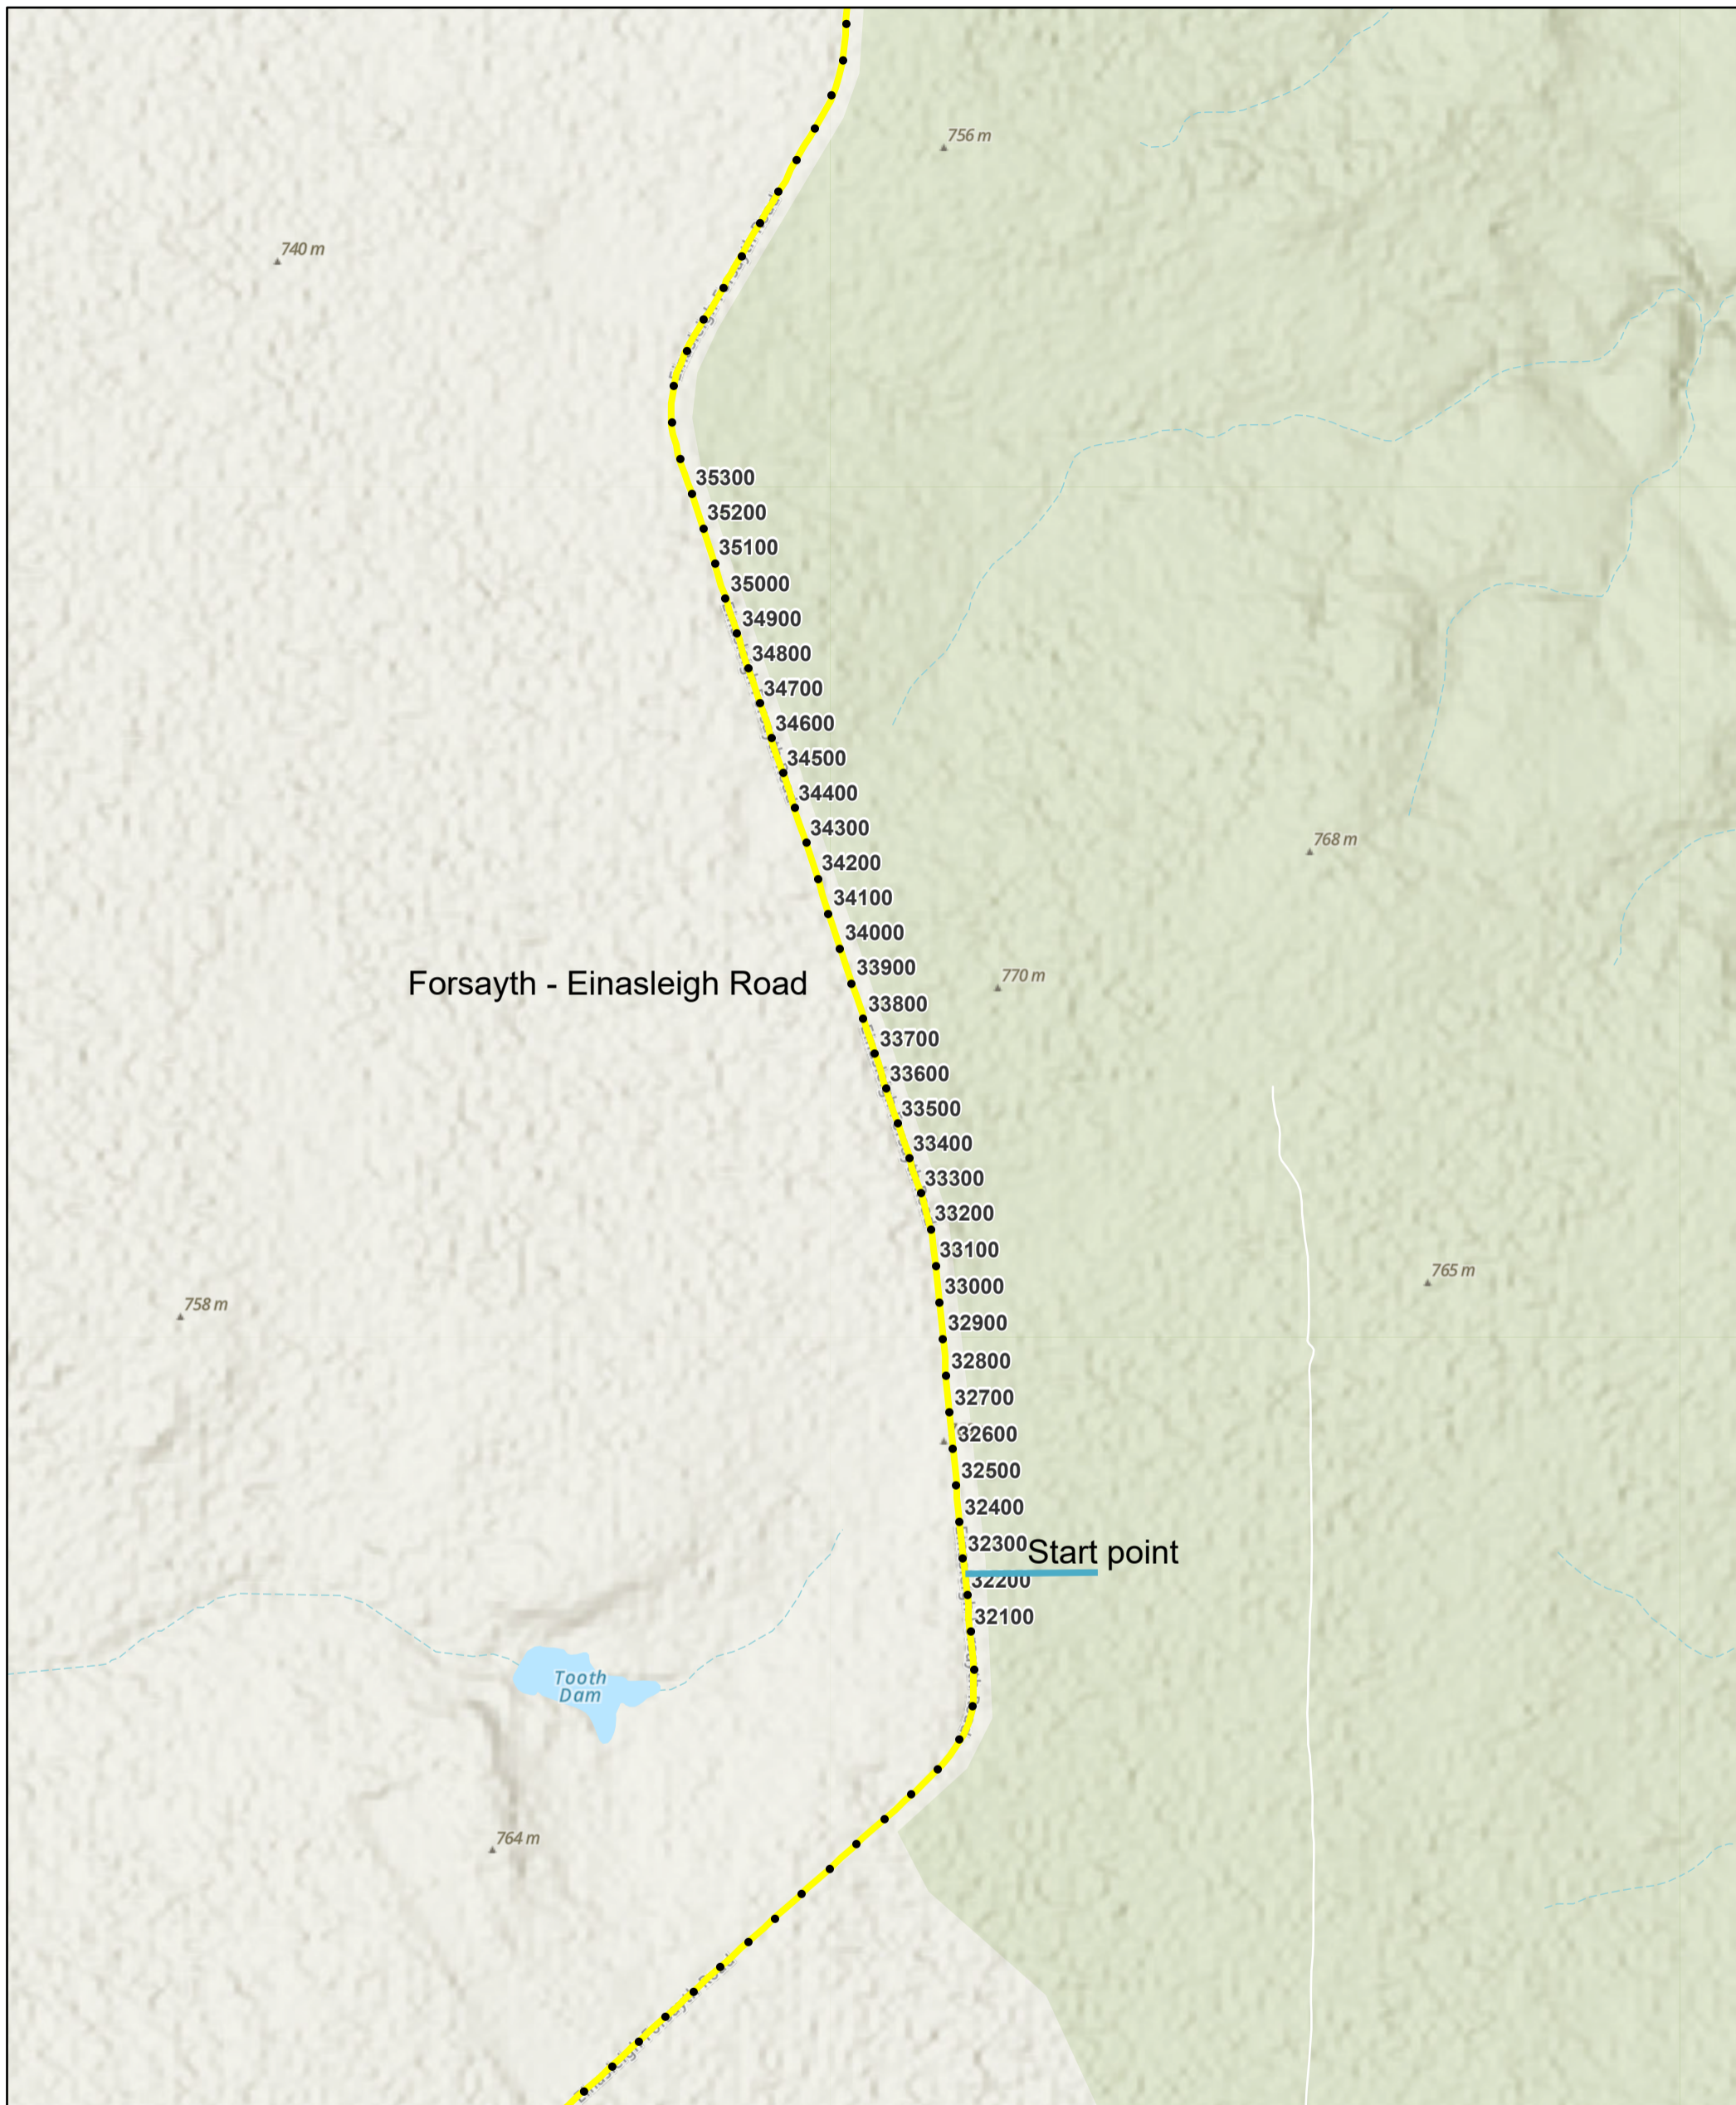

Etheridge Shire Council

20/07/2024, 9:55:02 am

• Chainage 100m (2022)

Road Centreline

2

1:18,056

Esri Community Maps Contributors, Department of Resources, DESI, Esri, TomTom, Garmin, Foursquare, METI/NASA, USGS, © State of Queensland (Department of Resources) 2022, Esri, Geoscience Australia, NASA, NGA, USGS